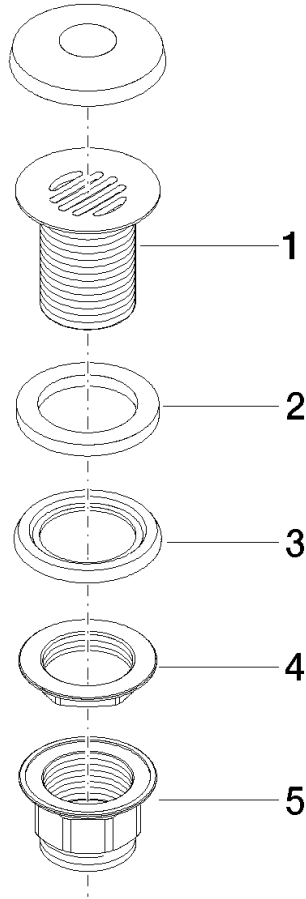

|   |                                |               |
|---|--------------------------------|---------------|
|    | Brushed Dark Platinum          | 10 110 970-99 |
|    | Chrome                         | 10 110 970-00 |
|    | Brushed Platinum               | 10 110 970-06 |
|    | Platinum                       | 10 110 970-08 |
|    | Durabronze (23kt Gold)         | 10 110 970-09 |
|    | Dark Chrome                    | 10 110 970-19 |
|    | Light Gold                     | 10 110 970-26 |
|    | Brushed Light Gold             | 10 110 970-27 |
|   | Brushed Durabronze (23kt Gold) | 10 110 970-28 |
|  | Matte Black                    | 10 110 970-33 |
|  | Brushed Bronze                 | 10 110 970-42 |
|  | Brushed Champagne (22kt Gold)  | 10 110 970-46 |
|  | Champagne (22kt Gold)          | 10 110 970-47 |
|  | Brushed Chrome                 | 10 110 970-93 |

**Required miscellaneous**

**Washer NBR 70 39,0 x 29,0 x 2,0 mm -** 09 14 05 016 90

**Required miscellaneous**

**Pipe Ø 32 x 0,75 x 110 mm - Brushed Dark Platinum** 09 28 23 005-99

10 110 970

10 110 970

Spare parts list

| No. | Item Number     | Name | Quantity used | Delivery time |
|-----|-----------------|------|---------------|---------------|
| 1   | 09 11 01 025-99 | cup  | 1             | 30            |
| 2   | 09 14 05 039 90 | seal | 1             | 2             |
| 3   | 09 14 03 025 90 | seal | 1             | 2             |
| 4   | 09 23 10 017 90 | nut  | 1             | 2             |
| 5   | 09 23 10 020-99 | nut  | 1             | 30            |