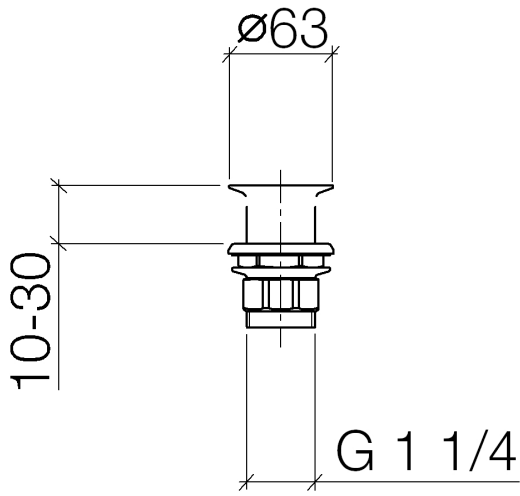

**Required miscellaneous**

**Washer NBR 70 39,0 x 29,0 x 2,0 mm -** 09 14 05 016 90

**Required miscellaneous**

**Pipe Ø 32 x 0,75 x 110 mm - Brushed Dark Platinum** 09 28 23 005-99

10 110 970

10 110 970

Spare parts list

| No. | Item Number     | Name | Quantity used | Delivery time |
|-----|-----------------|------|---------------|---------------|
| 1   | 09 11 01 025-99 | cup  | 1             | 30            |
| 2   | 09 14 05 039 90 | seal | 1             | 2             |
| 3   | 09 14 03 025 90 | seal | 1             | 2             |
| 4   | 09 23 10 017 90 | nut  | 1             | 2             |
| 5   | 09 23 10 020-99 | nut  | 1             | 30            |